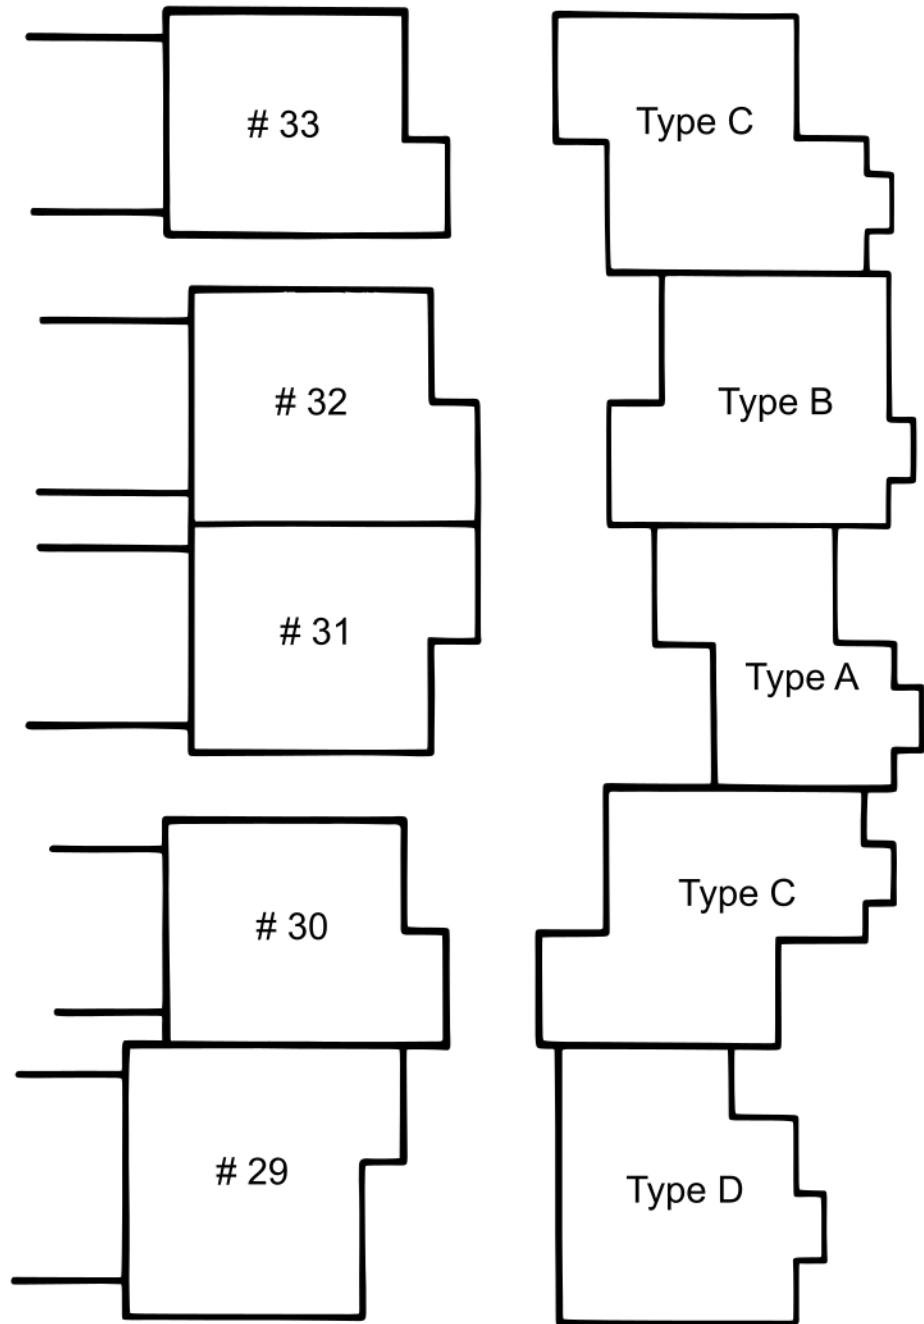

Woodlake Condominiums

Eastpointe, Club House & Pool

Table of Contents

1	Table of Contents
2	Plot Plan of Community
3	Club House & Pool
4	Woodlake Building A 1-7
5	Woodlake Building B 8-14
6	Woodlake Building C 15-21
7	Woodlake Building D 22-28
8	Woodlake Building E 29-33
9	Woodlake Unit A
10	Woodlake Unit B
11	Woodlake Unit C
12	Woodlake Unit D
13	Eastpointe Unit 1
14	Eastpointe Unit 2
15	Eastpointe Unit 3
16	Eastpointe Unit 4
17	Eastpointe Unit 5
18	Eastpointe Unit 6
19	Eastpointe Unit 7
20	Eastpointe Unit 8
21	Woodlake Building F 54-58
22	Woodlake Building 54
23	Woodlake Building 55
24	Woodlake Building 56
25	Woodlake Building 57
26	Woodlake Building 58

Building C 15-21

Woodlake Condominiums

Building D 22-28

Woodlake Condominiums

Building E 29-33

Woodlake Condominiums

Unit Type A - Buildings A, B, C, D, E

Patio